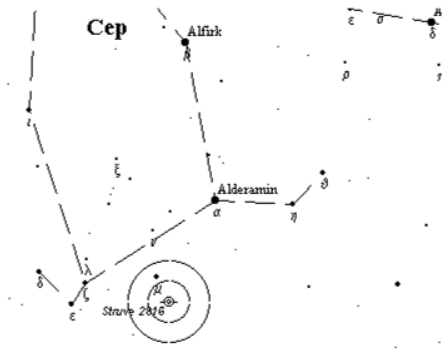

Struve 2816
RA 21 39.0
Dec 57 29
Mags 5.6, 7.7, 7.8
Sep 11.7, 0.20"
PA 121, 339

Date: _____
Scope: _____
Power: _____
Seeing: _____
Notes: _____
_____
_____