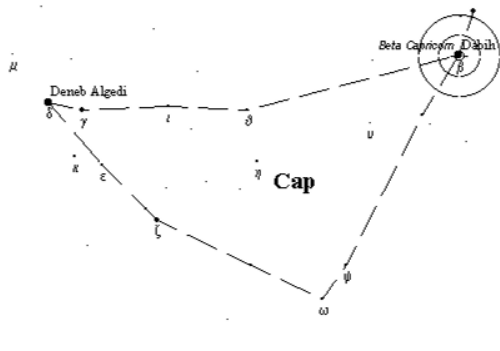

Beta Capricorn
RA 20 21.0
Dec 14 47
Mags 3.4, 6.2
Sep 206"
PA 267

Date: _____
Scope: _____
Power: _____
Seeing: _____
Notes: _____
_____
_____