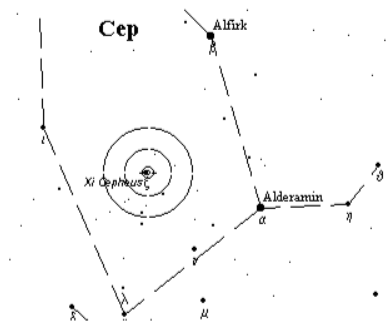

Date: _____
 Scope: _____
 Power: _____
 Seeing: _____
 Notes: _____

Place the TelRad slightly to the left of the center mark

Alpha Capricorn
 RA 20 18.1
 Dec -12 33
 Mags 3.6, 4.2
 Sep 378"
 PA 291

Date: _____
 Scope: _____
 Power: _____
 Seeing: _____
 Notes: _____

Date: _____
 Scope: _____
 Power: _____
 Seeing: _____
 Notes: _____

Xi Cepheus
 RA 22 03.8
 Dec 64 38
 Mags 4.4, 6.5
 Sep 7.7"
 PA 277

Date: _____
 Scope: _____
 Power: _____
 Seeing: _____
 Notes: _____