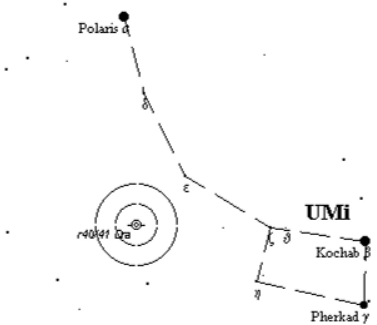

40/41 Draco
RA 18 00.2
Dec 80 00
Mags 5.7, 6.1
Sep 19.3
PA 232

☐
Date: _____
Scope: _____
Power: _____
Seeing: _____
Notes: _____
_____
_____