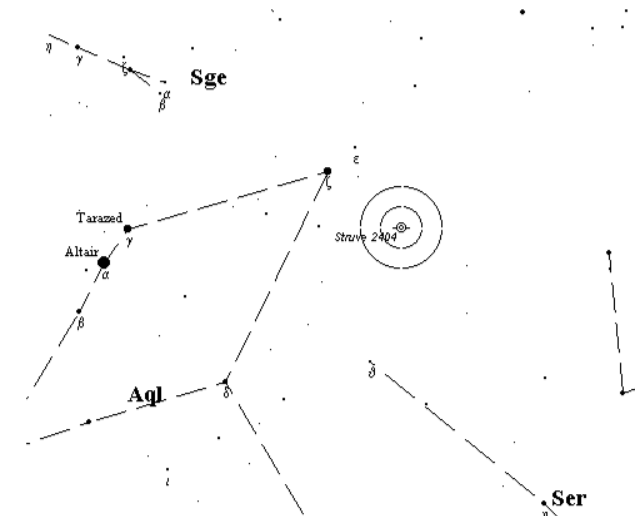

Struve 2404
RA 18 50.8
Dec 10 59
Mags 6.9, 8.1
Sep 3.6 PA 183

Date: _____
Scope: _____
Power: _____
Seeing: _____
Notes: _____
_____
_____