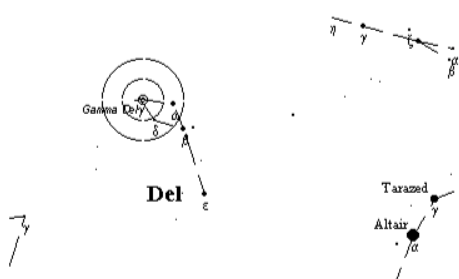

Date: _____
 Scope: _____
 Power: _____
 Seeing: _____
 Notes: _____

Place the TelRad slightly to the left of the center mark

Alpha Capricorn
 RA 20 18.1
 Dec -12 33
 Mags 3.6, 4.2
 Sep 378"
 PA 291

Date: _____
 Scope: _____
 Power: _____
 Seeing: _____
 Notes: _____