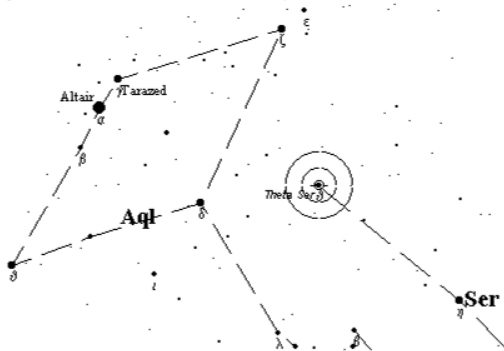

Theta Serpens
RA 18 56.2
Dec 04 12
Mags 4.5, 5.4
Sep 22.3"
PA 104

Date: _____

Scope: _____

Power: _____

Seeing: _____

Notes: _____

_____

_____

Date: _____

Scope: _____

Power: _____

Seeing: _____

Notes: _____

_____

_____