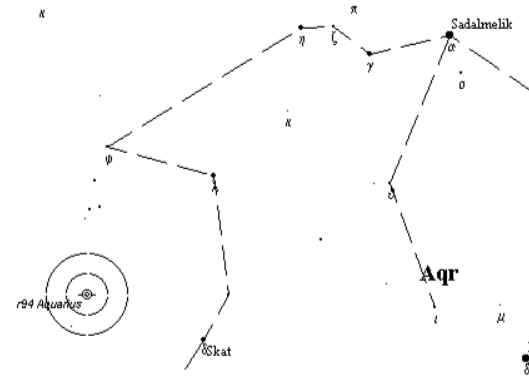

94 Aquarius
RA 23 19.1
Dec -13 28
Mags 5.3, 7.3
Sep 12.7"
PA 350

Date: _____
Scope: _____
Power: _____
Seeing: _____
Notes: _____
_____
_____