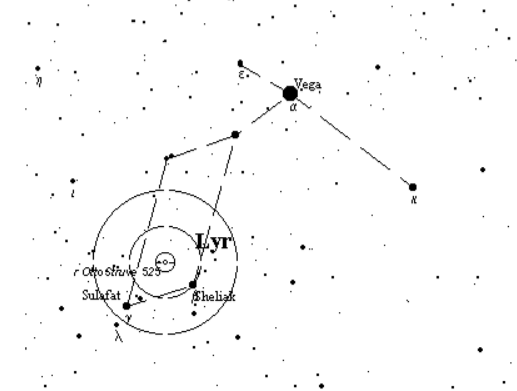

Otto Struve 525
 RA 18 54.9
 Dec 33 58
 Mags 6.0, 7.7
 Sep 45"
 PA 350

It is the star to slight left of center of the 0.5 deg circle.

Date: _____
 Scope: _____
 Power: _____
 Seeing: _____
 Notes: _____