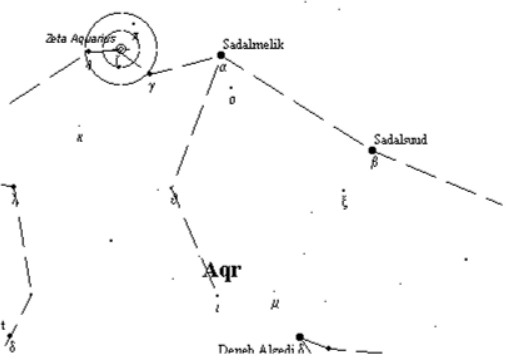

Zeta Aquarius
RA 22 28.8
Dec -00 01
Mags 4.3, 4.5
Sep 1.8"
PA 266

Date: _____
Scope: _____
Power: _____
Seeing: _____
Notes: _____
_____
_____