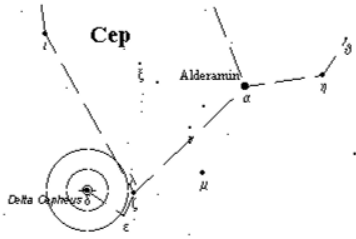

Delta Cepheus
RA 22 29.2
Dec 58 25
Mags 3.9, 6.3
Sep 41"
PA 192

Date: _____
Scope: _____
Power: _____
Seeing: _____
Notes: _____
_____
_____