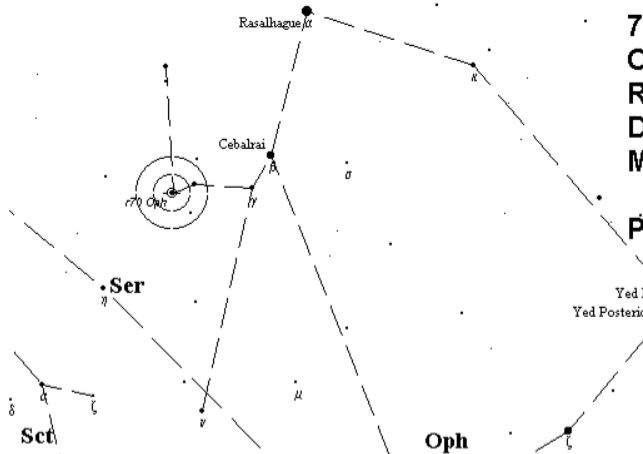

70
Ophiuchus
RA 18 05.5
DEC 02 30
Mags 4.2,
6.0
PA 72

☐
Date: _____
Scope: _____
Power: _____
Seeing: _____
Notes: _____
_____
_____