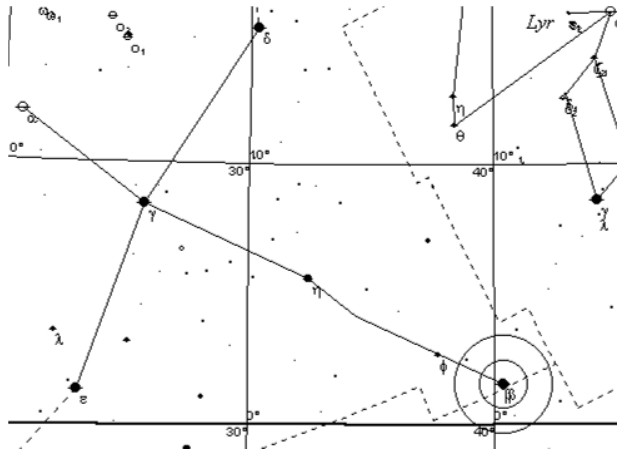

Beta Cygnus
RA 19 30.7
Dec 27 58
Mags 3.1, 5.1
Sep 34.4"
PA 54

Date: _____

Scope: _____

Power: _____

Seeing: _____

Notes: _____

_____

_____