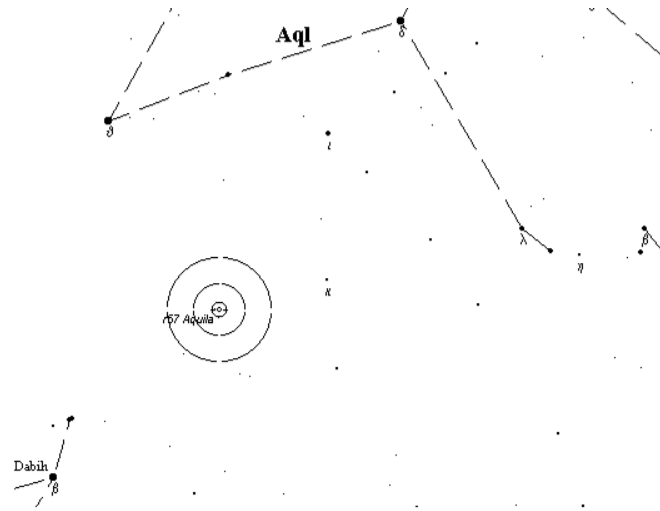

Beta Cygnus
 RA 19 30.7
 Dec 27 58
 Mags 3.1, 5.1
 Sep 34.4"
 PA 54

Date: _____

 Scope: _____

 Power: _____

 Seeing: _____

 Notes: _____

31 Cygnus
 RA 20 13.6 Dec 46 44
 Mags 3.8, 6.7, 4.8
 Sep 107", 337"
 PA 173, 323