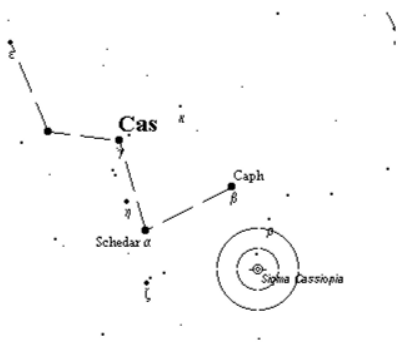

Date: _____
 Scope: _____
 Power: _____
 Seeing: _____
 Notes: _____

Delta Cepheus
 RA 22 29.2
 Dec 58 25
 Mags 3.9, 6.3
 Sep 41"
 PA 192

Date: _____
 Scope: _____
 Power: _____
 Seeing: _____
 Notes: _____

94 Aquarius
 RA 23 19.1
 Dec -13 28
 Mags 5.3, 7.3
 Sep 12.7"
 PA 350

Date: _____
 Scope: _____
 Power: _____
 Seeing: _____
 Notes: _____

Zeta Aquarius
 RA 22 28.8
 Dec -00 01
 Mags 4.3, 4.5
 Sep 1.8"
 PA 266

Date: _____
 Scope: _____
 Power: _____
 Seeing: _____
 Notes: _____

8 Lacerta
 RA 22 35.9
 Dec 39 38
 Mags 5.7, 6.5
 Sep 22.4"
 PA 186

Date: _____
 Scope: _____
 Power: _____
 Seeing: _____
 Notes: _____