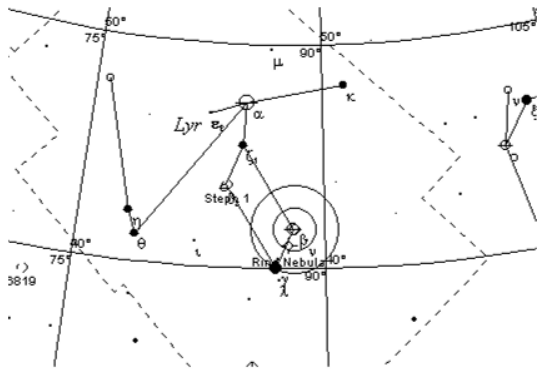

Beta Lyra
RA 18 50.1
Dec 33 22
Mags 3.4, 8.6
Sep 46"
PA 149

Date: _____
Scope: _____
Power: _____
Seeing: _____
Notes: _____
_____
_____