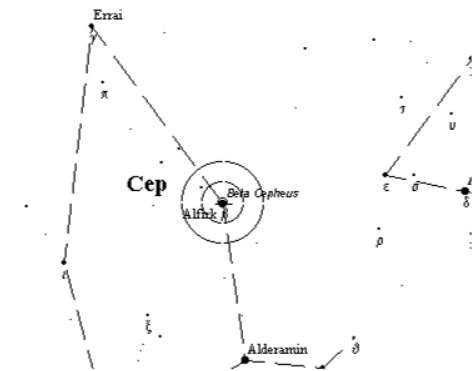

Date: _____
 Scope: _____
 Power: _____
 Seeing: _____
 Notes: _____

Xi Cepheus
 RA 22 03.8
 Dec 64 38
 Mags 4.4, 6.5
 Sep 7.7"
 PA 277

Date: _____
 Scope: _____
 Power: _____
 Seeing: _____
 Notes: _____