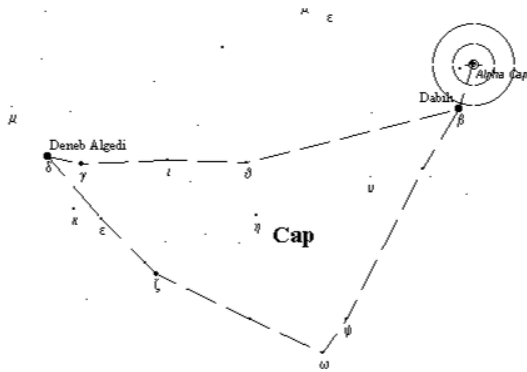

Date: _____
 Scope: _____
 Power: _____
 Seeing: _____
 Notes: _____

Place the TelRad slightly to the left of the center mark

Alpha Capricorn
 RA 20 18.1
 Dec -12 33
 Mags 3.6, 4.2
 Sep 378"
 PA 291

Date: _____
 Scope: _____
 Power: _____
 Seeing: _____
 Notes: _____