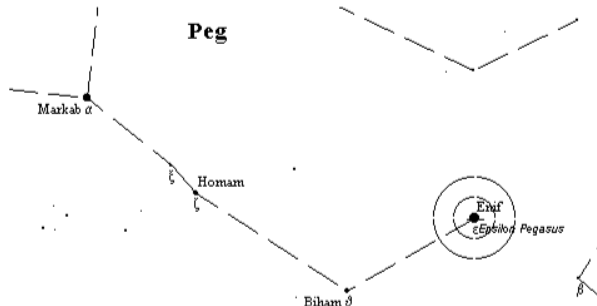

Epsilon Pegasus
RA 21 44.2
Dec 09 52
Mags 2.4, 8.4
Sep 142"
PA 320

Date: _____
Scope: _____
Power: _____
Seeing: _____
Notes: _____
_____
_____