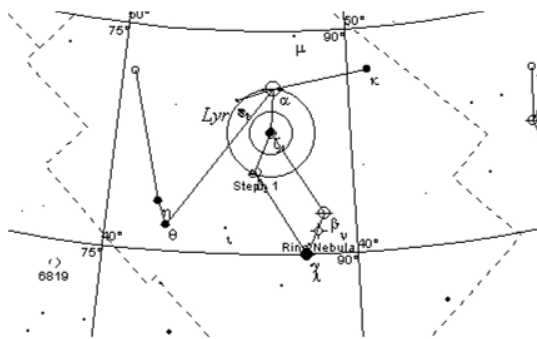

70
 Ophiuchus
 RA 18 05.5
 DEC 02 30
 Mags 4.2,
 6.0
 PA 72

Date: _____
 Scope: _____
 Power: _____
 Seeing: _____
 Notes: _____

Beta Lyra
 RA 18 50.1
 Dec 33 22
 Mags 3.4, 8.6
 Sep 46"
 PA 149

Date: _____
 Scope: _____
 Power: _____
 Seeing: _____
 Notes: _____

Otto Struve 525
 RA 18 54.9
 Dec 33 58
 Mags 6.0, 7.7
 Sep 45"
 PA 350

It is the star to slight left of center of the 0.5 deg circle.

Date: _____
 Scope: _____
 Power: _____
 Seeing: _____
 Notes: _____