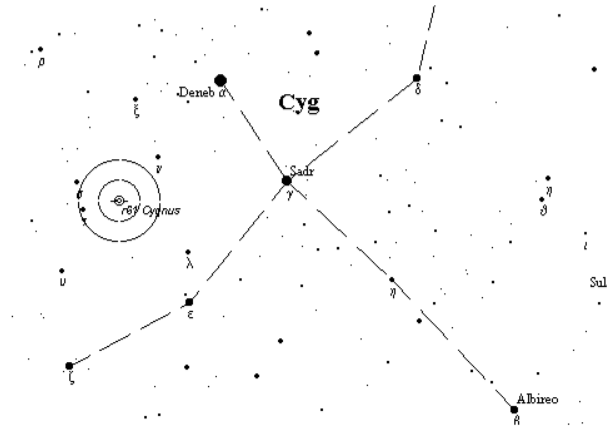

61 Cygnus
RA 21 06.9
Dec 38 45
Mags 5.2, 6.0
Sep 28"
PA 146

Date: _____
Scope: _____
Power: _____
Seeing: _____
Notes: _____
_____
_____

Place the TelRad slightly to the left of the center mark